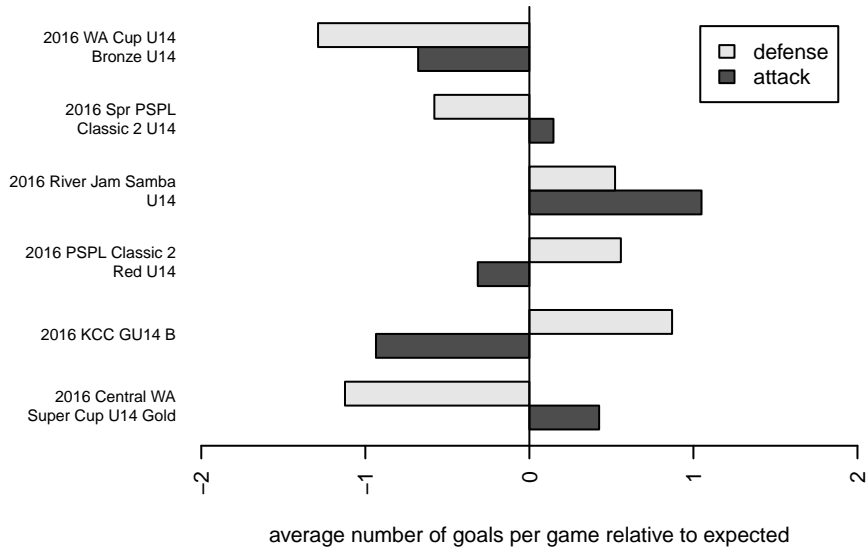

MVP Marauders White G03

Maple Valley Premier SC
 Maple Valley, WA
 G03 total strength=964
 attack=2.11 defense=1.48
 fall league = PSPL Classic 2 Red U14
 spr league = Spr PSPL Classic 2 U14

alt names used:
 MAPLE VALLEY PREMIERMARAUDERS 03 W
 MVP Marauders 03 White
 MVP Marauders 03 White
 MVP Marauders 03 White
 MVP Marauders 03 White
 MVP Marauders 03 White
 MVP MARAUDERS 03 WHITE (WA)

Venues played:
 2016 KCC GU14 B
 2016 KCC GU14
 2016 Central WA Super Cup U14 Gold
 2016 River Jam Samba U14
 2016 PSPL Classic 2 Red U14
 2016 Spr PSPL Classic 2 U14
 2016 WA Cup U14 Bronze U14

MVP Marauders White G03
 Dots are actual minus expected GF (blue circles) and GA (red triangles).
 Blue line is smoothed change in attack strength. Red is smoothed change in defense strength.

**attack and defense variance (black dot)
relative to other teams
and top 10 in region**

**attack and defense rating
relative to others at age
and all opponents in last 13 months**

Performance relative to 13 month average