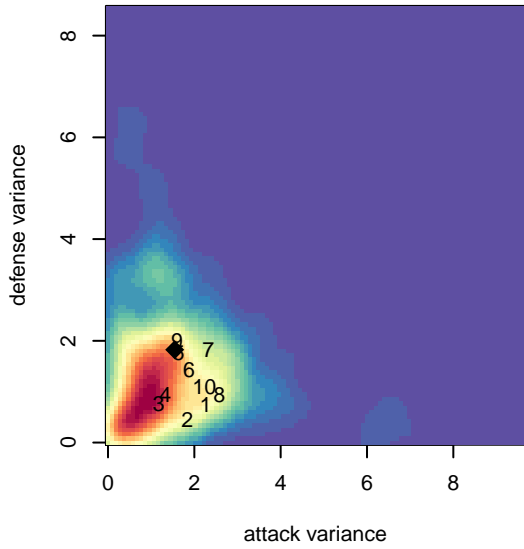

MVP Marauders White G03

Maple Valley Premier SC
 Maple Valley, WA
 G03 total strength=964
 attack=2.11 defense=1.48
 fall league = PSPL Classic 2 Red U14
 spr league = Spr PSPL Classic 2 U14

alt names used:
 MAPLE VALLEY PREMIERMARAUDERS 03 W
 MVP Marauders 03 White
 MVP Marauders 03 White
 MVP Marauders 03 White
 MVP Marauders 03 White
 MVP Marauders 03 White
 MVP MARAUDERS 03 WHITE (WA)

Venues played:
 2016 KCC GU14 B
 2016 KCC GU14
 2016 Central WA Super Cup U14 Gold
 2016 River Jam Samba U14
 2016 PSPL Classic 2 Red U14
 2016 Spr PSPL Classic 2 U14
 2016 WA Cup U14 Bronze U14

MVP Marauders White G03
 Dots are actual minus expected GF (blue circles) and GA (red triangles).
 Blue line is smoothed change in attack strength. Red is smoothed change in defense strength.

**attack and defense variance (black dot)
relative to other teams
and top 10 in region**

**attack and defense rating
relative to others at age
and all opponents in last 13 months**

Performance relative to 13 month average