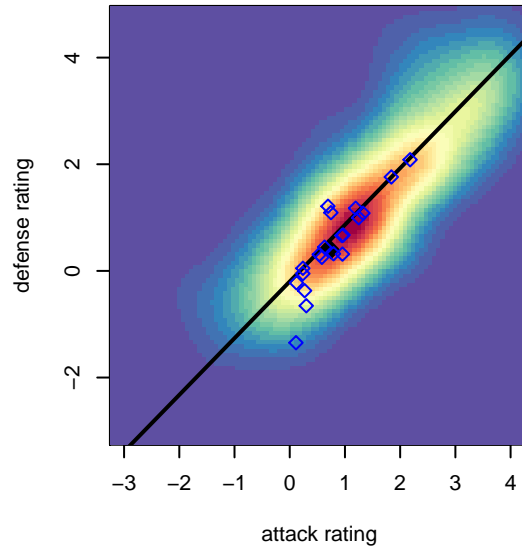

MVP Marauders White G03

Maple Valley Premier SC
 Maple Valley, WA
 G03 total strength=964
 attack=2.11 defense=1.48
 fall league = PSPL Classic 2 Red U14
 spr league = Spr PSPL Classic 2 U14

alt names used:
 MAPLE VALLEY PREMIERMARAUDERS 03 W
 MVP Marauders 03 White
 MVP Marauders 03 White
 MVP Marauders 03 White
 MVP Marauders 03 White
 MVP Marauders 03 White
 MVP MARAUDERS 03 WHITE (WA)

Venues played:
 2016 KCC GU14 B
 2016 KCC GU14
 2016 Central WA Super Cup U14 Gold
 2016 River Jam Samba U14
 2016 PSPL Classic 2 Red U14
 2016 Spr PSPL Classic 2 U14
 2016 WA Cup U14 Bronze U14

MVP Marauders White G03
 Dots are actual minus expected GF (blue circles) and GA (red triangles).
 Blue line is smoothed change in attack strength. Red is smoothed change in defense strength.

**attack and defense variance (black dot)
relative to other teams
and top 10 in region**

**attack and defense rating
relative to others at age
and all opponents in last 13 months**

Performance relative to 13 month average