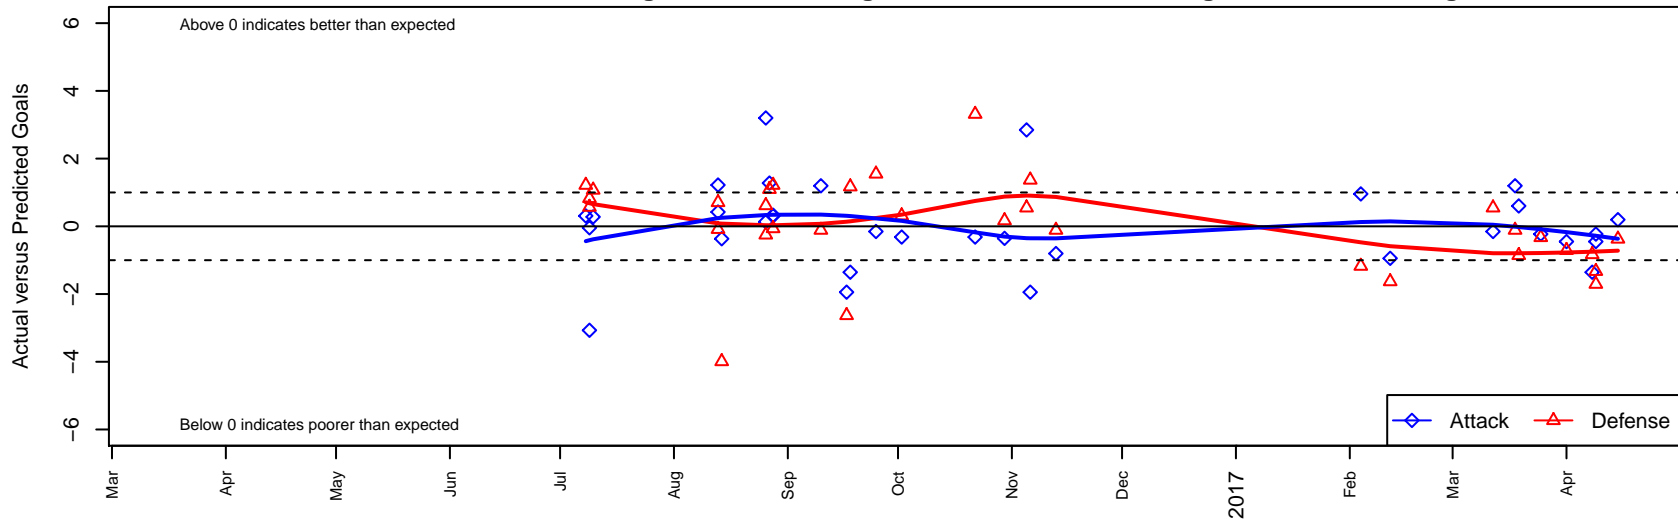

MVP Marauders White G03

Maple Valley Premier SC
 Maple Valley, WA
 G03 total strength=964
 attack=2.11 defense=1.48
 fall league = PSPL Classic 2 Red U14
 spr league = Spr PSPL Classic 2 U14

alt names used:
 MAPLE VALLEY PREMIERMARAUDERS 03 W
 MVP Marauders 03 White
 MVP Marauders 03 White
 MVP Marauders 03 White
 MVP Marauders 03 White
 MVP Marauders 03 White
 MVP MARAUDERS 03 WHITE (WA)

Venues played:
 2016 KCC GU14 B
 2016 KCC GU14
 2016 Central WA Super Cup U14 Gold
 2016 River Jam Samba U14
 2016 PSPL Classic 2 Red U14
 2016 Spr PSPL Classic 2 U14
 2016 WA Cup U14 Bronze U14

MVP Marauders White G03
 Dots are actual minus expected GF (blue circles) and GA (red triangles).
 Blue line is smoothed change in attack strength. Red is smoothed change in defense strength.

**attack and defense variance (black dot)
relative to other teams
and top 10 in region**

**attack and defense rating
relative to others at age
and all opponents in last 13 months**

Performance relative to 13 month average