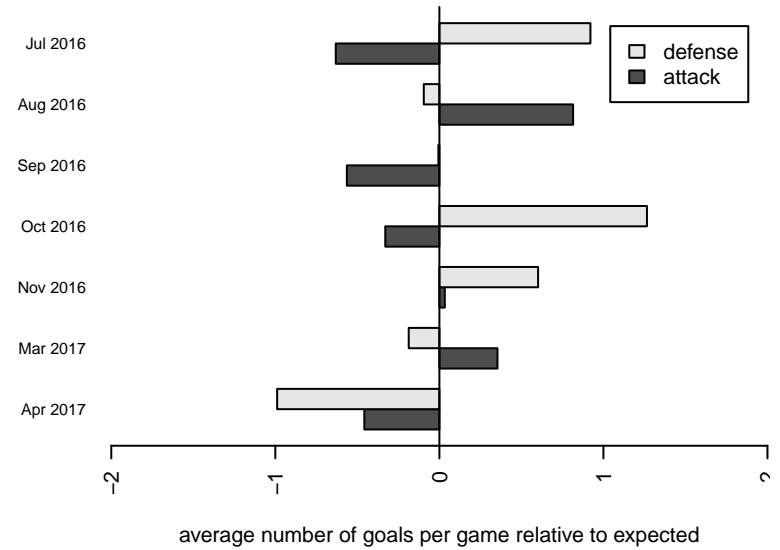

Performance relative to 13 month average