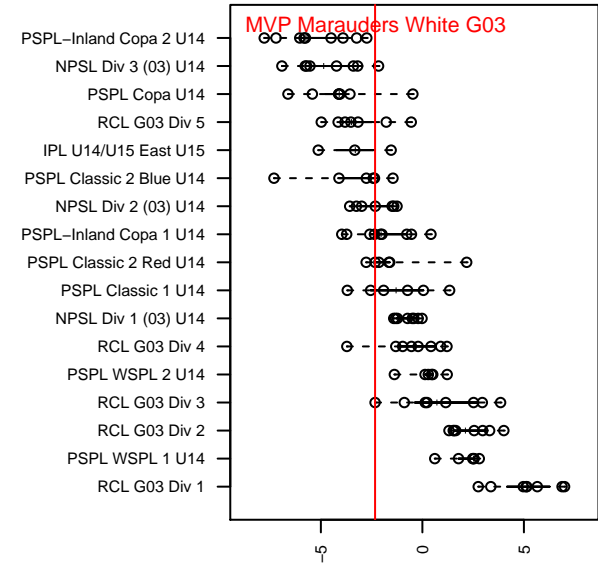

MVP Marauders White G03

Maple Valley Premier SC
 Maple Valley, WA
 G03 total strength=964
 attack=2.11 defense=1.48
 fall league = PSPL Classic 2 Red U14
 spr league = Spr PSPL Classic 2 U14

alt names used:
 MAPLE VALLEY PREMIERMARAUDERS 03 W
 MVP Marauders 03 White
 MVP Marauders 03 White
 MVP Marauders 03 White
 MVP Marauders 03 White
 MVP Marauders 03 White
 MVP MARAUDERS 03 WHITE (WA)

Venues played:
 2016 KCC GU14 B
 2016 KCC GU14
 2016 Central WA Super Cup U14 Gold
 2016 River Jam Samba U14
 2016 PSPL Classic 2 Red U14
 2016 Spr PSPL Classic 2 U14
 2016 WA Cup U14 Bronze U14

MVP Marauders White G03
 Dots are actual minus expected GF (blue circles) and GA (red triangles).
 Blue line is smoothed change in attack strength. Red is smoothed change in defense strength.

**attack and defense variance (black dot)
relative to other teams
and top 10 in region**

**attack and defense rating
relative to others at age
and all opponents in last 13 months**

Performance relative to 13 month average